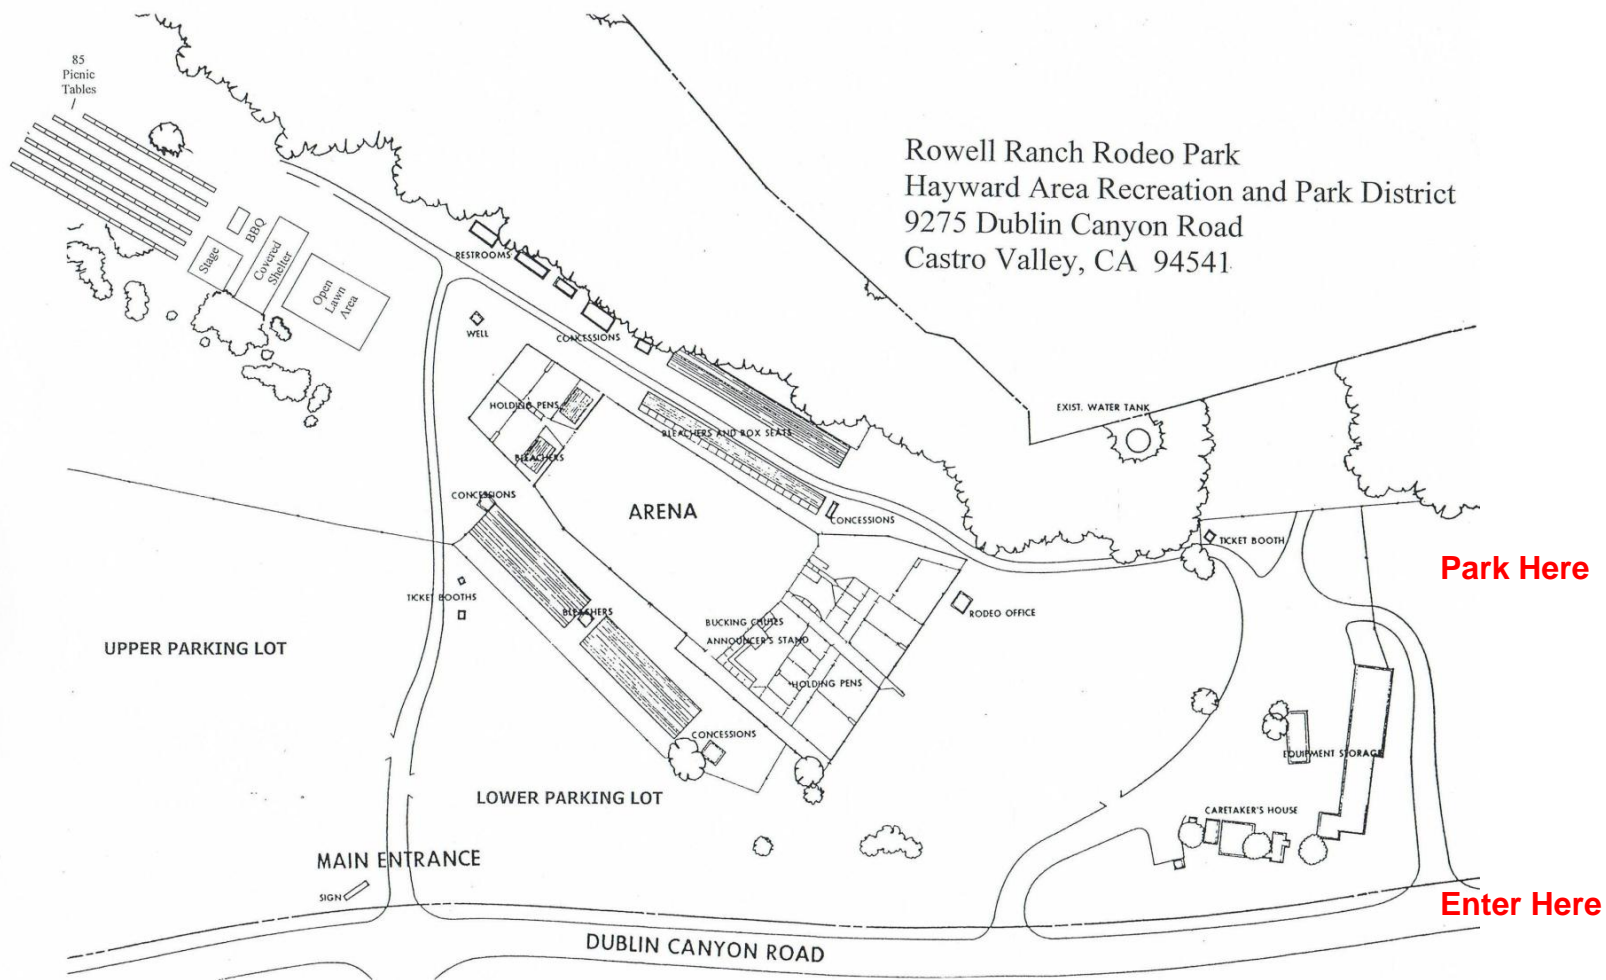

Rowell Ranch Rodeo Park  
Hayward Area Recreation and Park District  
9275 Dublin Canyon Road  
Castro Valley, CA 94541

Park Here

Enter Here

HWY 580

MASTER SITE PLAN